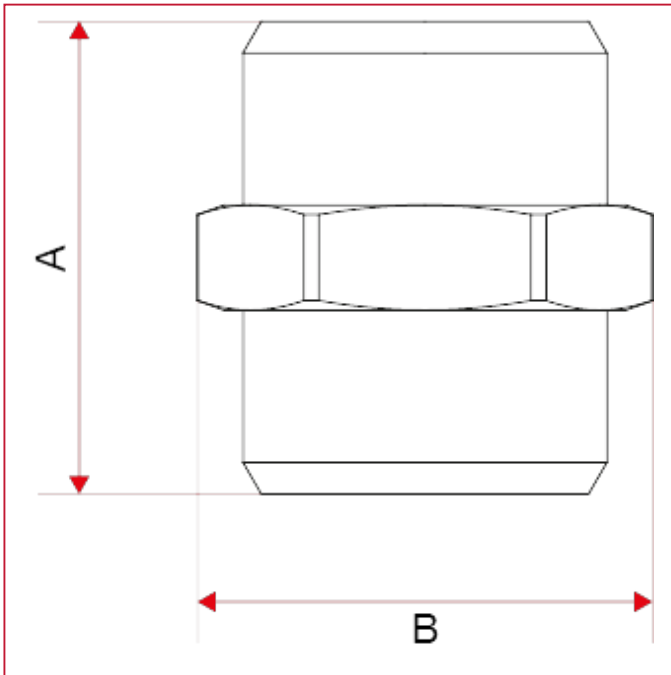

515 Straight male connector

OVERALL DIMENSIONS

515 available sizes: 1/2"x1/2", 1/2"x3/4" eurokonus, 3/4"x3/4" eurokonus

	1/2"x1/2"	1/2"x3/4"	3/4"x3/4"
A	27	30	32
B	26	29	29
Kg/cm ² bar	20	20	20
LBS - psi	290	290	290