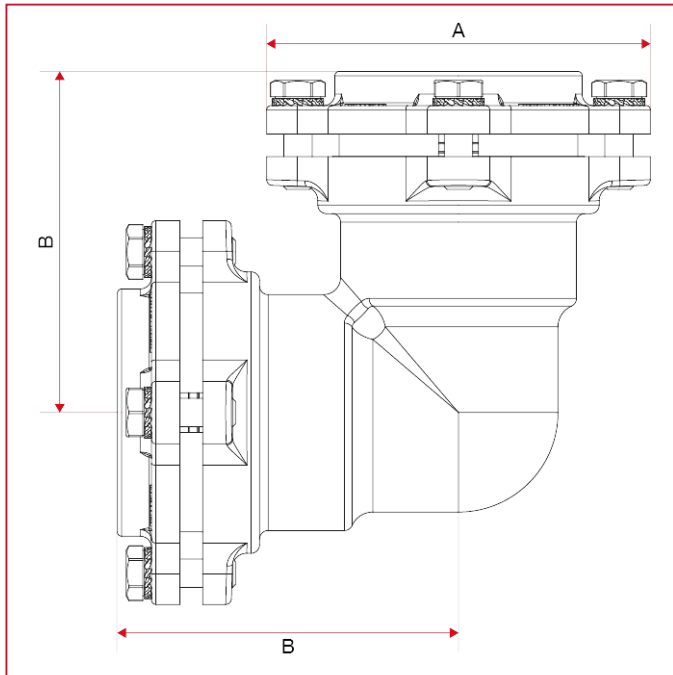

050FL Elbow coupling, with flanges

OVERALL DIMENSIONS

	75	90
DN	65	80
A	135	154
B	116	133