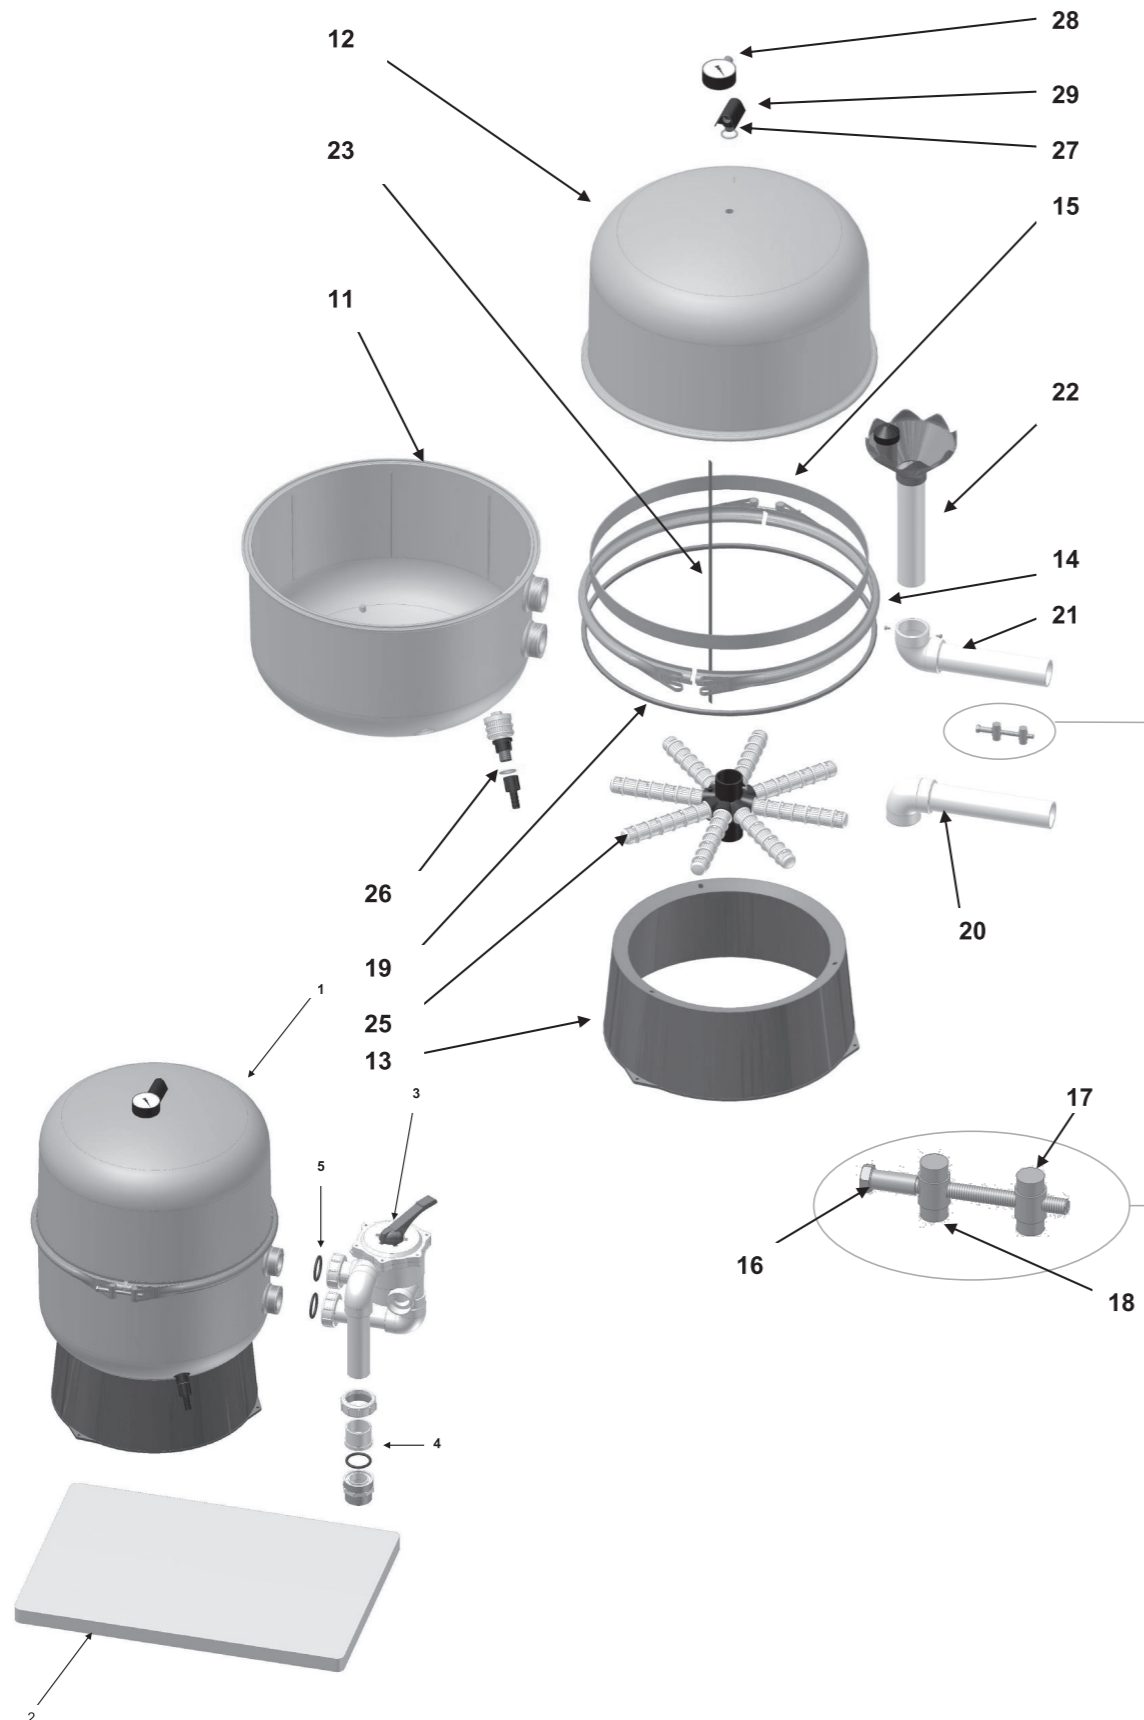

7025341 - NORSUP DUPLEX FILTER

7025341 - NORSUP DUPLEX FILTER

NR.	DESCRIPTION	PART NR.
2c	Bottom pallet 1000 x 550 mm 600 SM 2-pcs	7025344
3	Multiport valve side mount 1 1/2" + fittings	7025776
11	Unterschale inkl. Entleerung	
12	Oberschale	
13	Filter base	
14c	Tension ring complete	
15	Inner ring	
16	Clamping screw M8x100	
17	Clamping nut - M8	
18	Clamping roll MS	
19c	O-ring body	7025779
20c	Bottom piping of the inner tank system	7025782
21c	Top piping of the inner tank system	7025785
22c	Top part of the inner tank system	7025788
23c	Air vent pipe	7025791
25c	Lateral set	7025794
26	Water drain set	7025795
27	Seal 3/8"	7025796
28	Pressure gauge 63mm 0-2,5 bar 3/8" bottom connection	7025797
29	Air vent	7025798