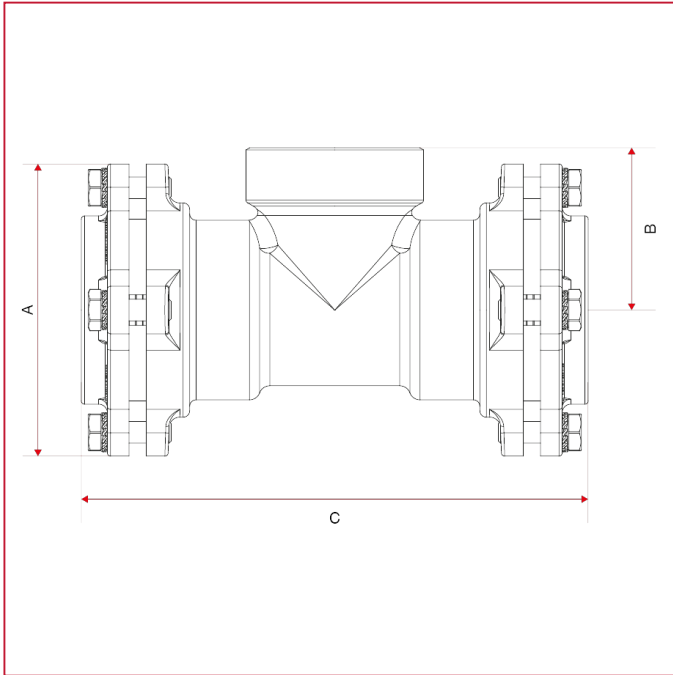

035FL Female branch T coupling, with flanges

OVERALL DIMENSIONS

	2"x1/2x75	3"x90	4"x110
DN	65	80	100
A	135	154	180
B	75	85	100
C	226	259	314