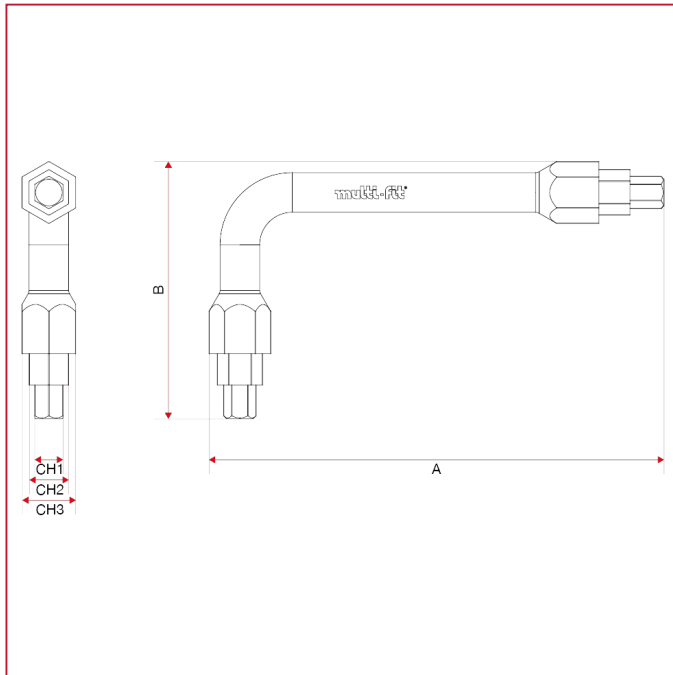

570 Connecting/disconnecting tool

OVERALL DIMENSIONS

A	168
B	92
CH	CH1:10;C H2:14;CH 3:19