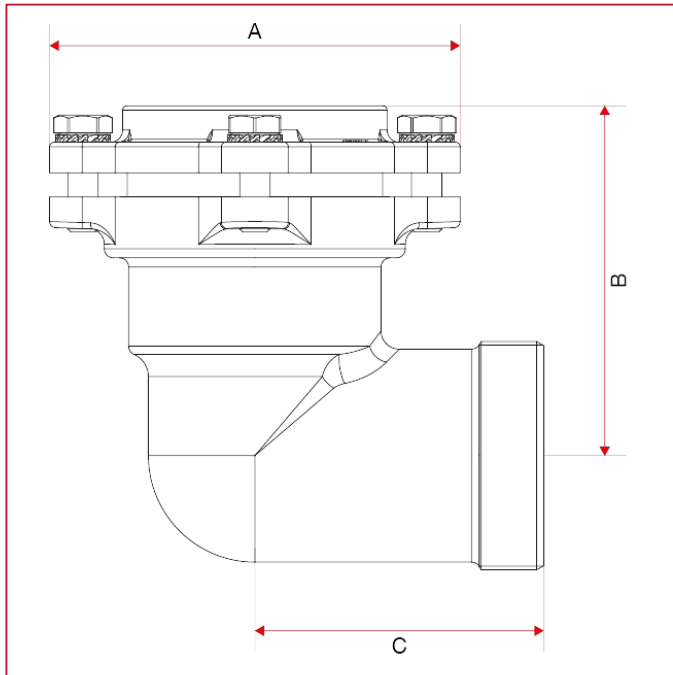

045FL Female elbow, with flanges

OVERALL DIMENSIONS

	2"x1/2x75	3"x90	4"x110
DN	65	80	100
A	135	154	180
B	113	130	157
C	75	85	100