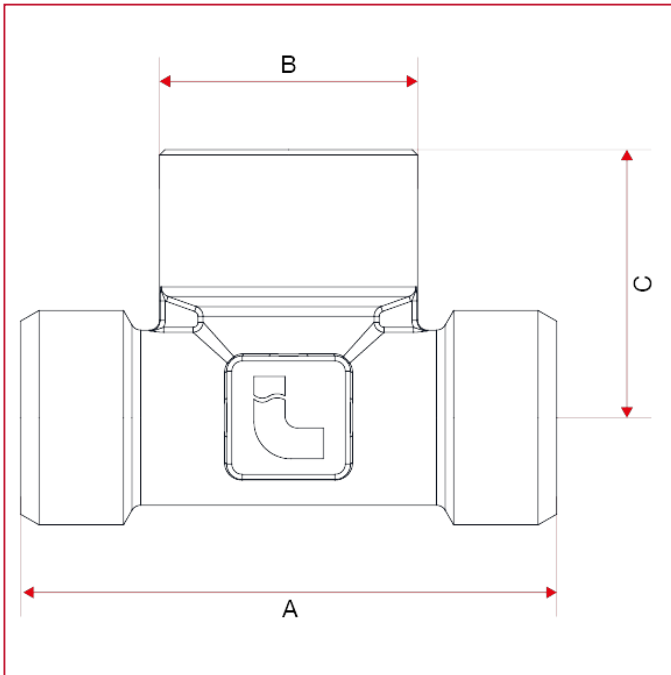

535 Female branch T coupling

OVERALL DIMENSIONS

535 available sizes: 1/2"x1/2"x1/2", 3/4"x3/4"x3/4" eurokonus

	1/2"	3/4"
A	52	64
B	26	31
C	25	32
Kg/cm ² bar	20	20
LBS - psi	290	290