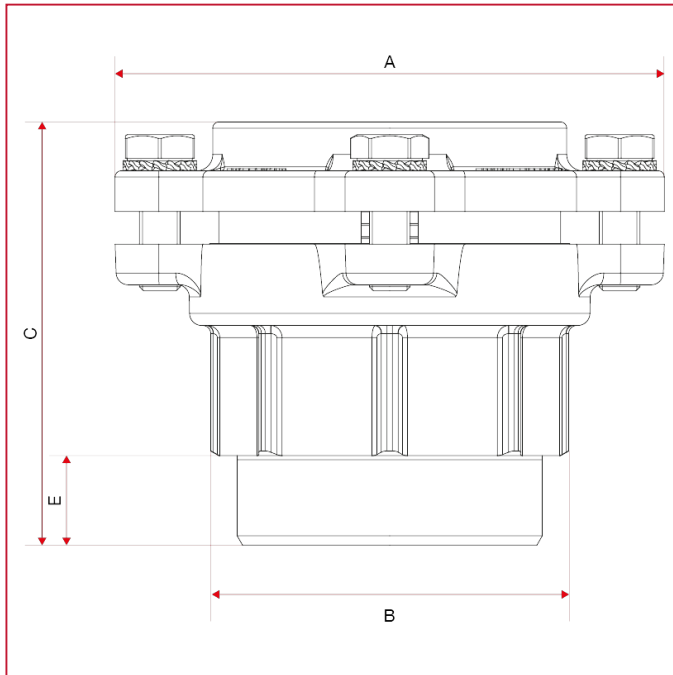

015FL Straight male connector, with flanges

OVERALL DIMENSIONS

	2"x1/2x75	3"x90	4"x110
DN	65	80	100
A	135	154	180
B	88	104	130
C	105	115	147
E	22	24	29