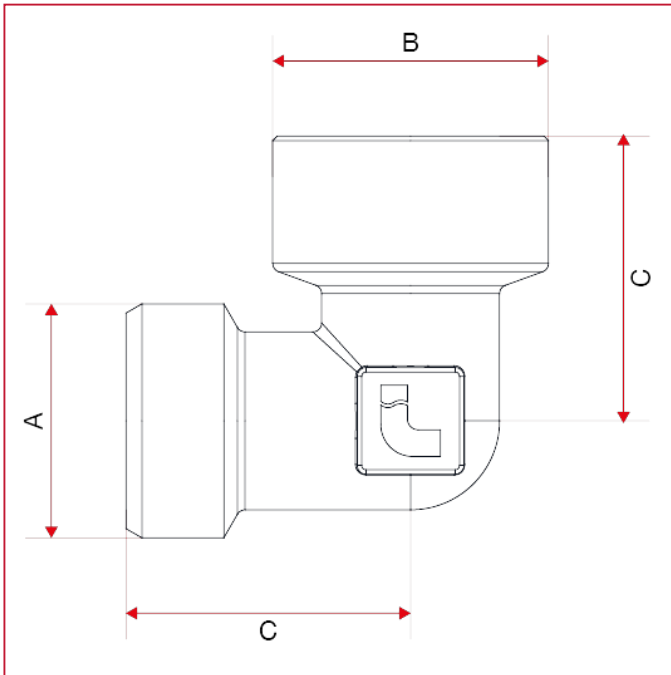

545 Female elbow

OVERALL DIMENSIONS

545 available sizes: 1/2"x1/2", 1/2"Mx3/4"F, 3/4"x3/4" eurokonus

	1/2"x1/2"	1/2"x3/4"	3/4"x3/4"
A	1/2	1/2	3/4
B	25	31	31
C	26	30	32
Kg/cm ² bar	20	20	20
LBS - psi	290	290	290