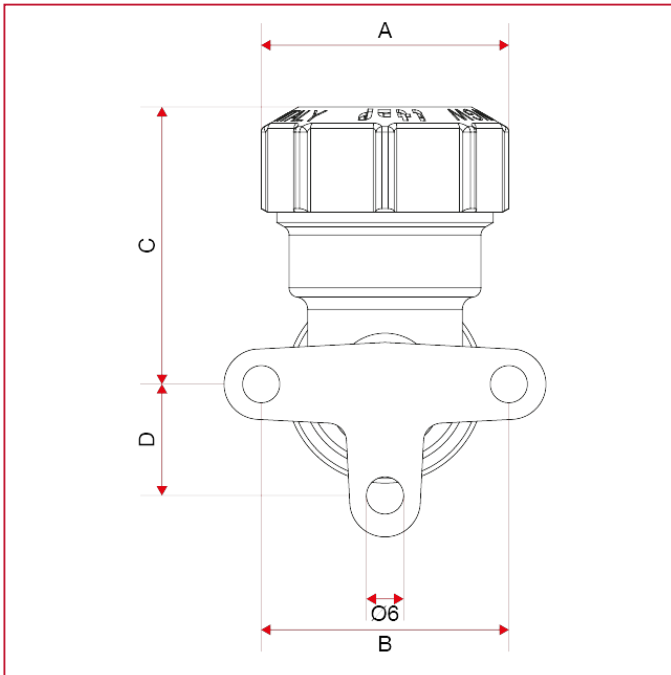

048 Backplate female elbow

OVERALL DIMENSIONS

	1/2"x20	3/4"x25	1"x32
DN	15	20	25
A	34	40	50
B	35	40	48
C	38	45	51
D	16	18	23