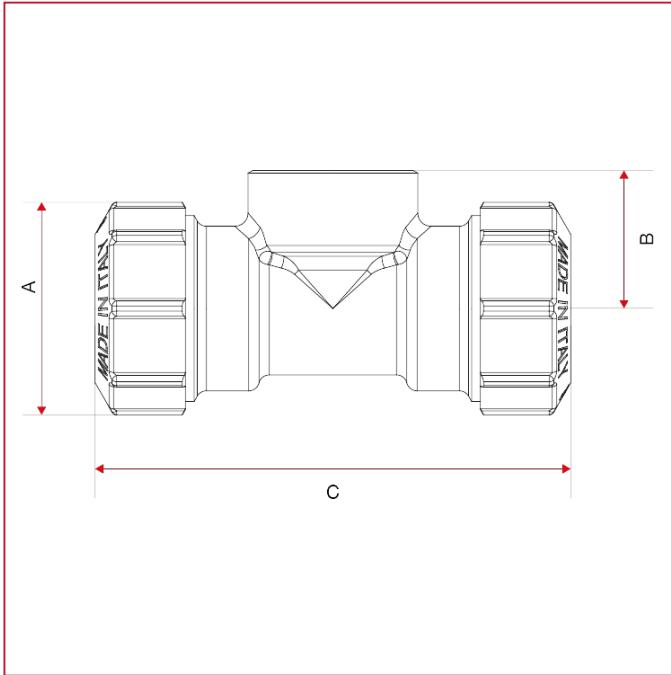

035 Female branch T coupling

OVERALL DIMENSIONS

	1/2"x20	3/4"x25	1"x32	1"1/4x40	1"1/2x50	2"x63
DN	15	20	25	32	40	50
A	34	40	50	61	71	89
B	22	26	30	37	42,5	51
C	77	90	105	125	145	185