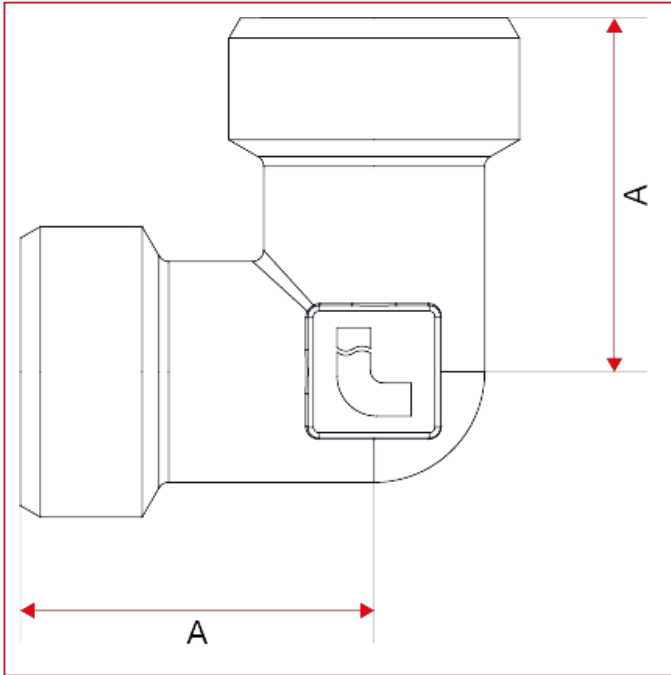

540 Male elbow

OVERALL DIMENSIONS

540 available sizes: 1/2"x1/2", 1/2"x3/4"eurokonus, 3/4"x3/4" eurokonus

| | 1/2"x1/2" | 1/2"x3/4" | 3/4"x3/4" |
|------------------------|-----------|-----------|-----------|
| A | 26 | 30 | 32 |
| Kg/cm ² bar | 20 | 20 | 20 |
| LBS - psi | 290 | 290 | 290 |