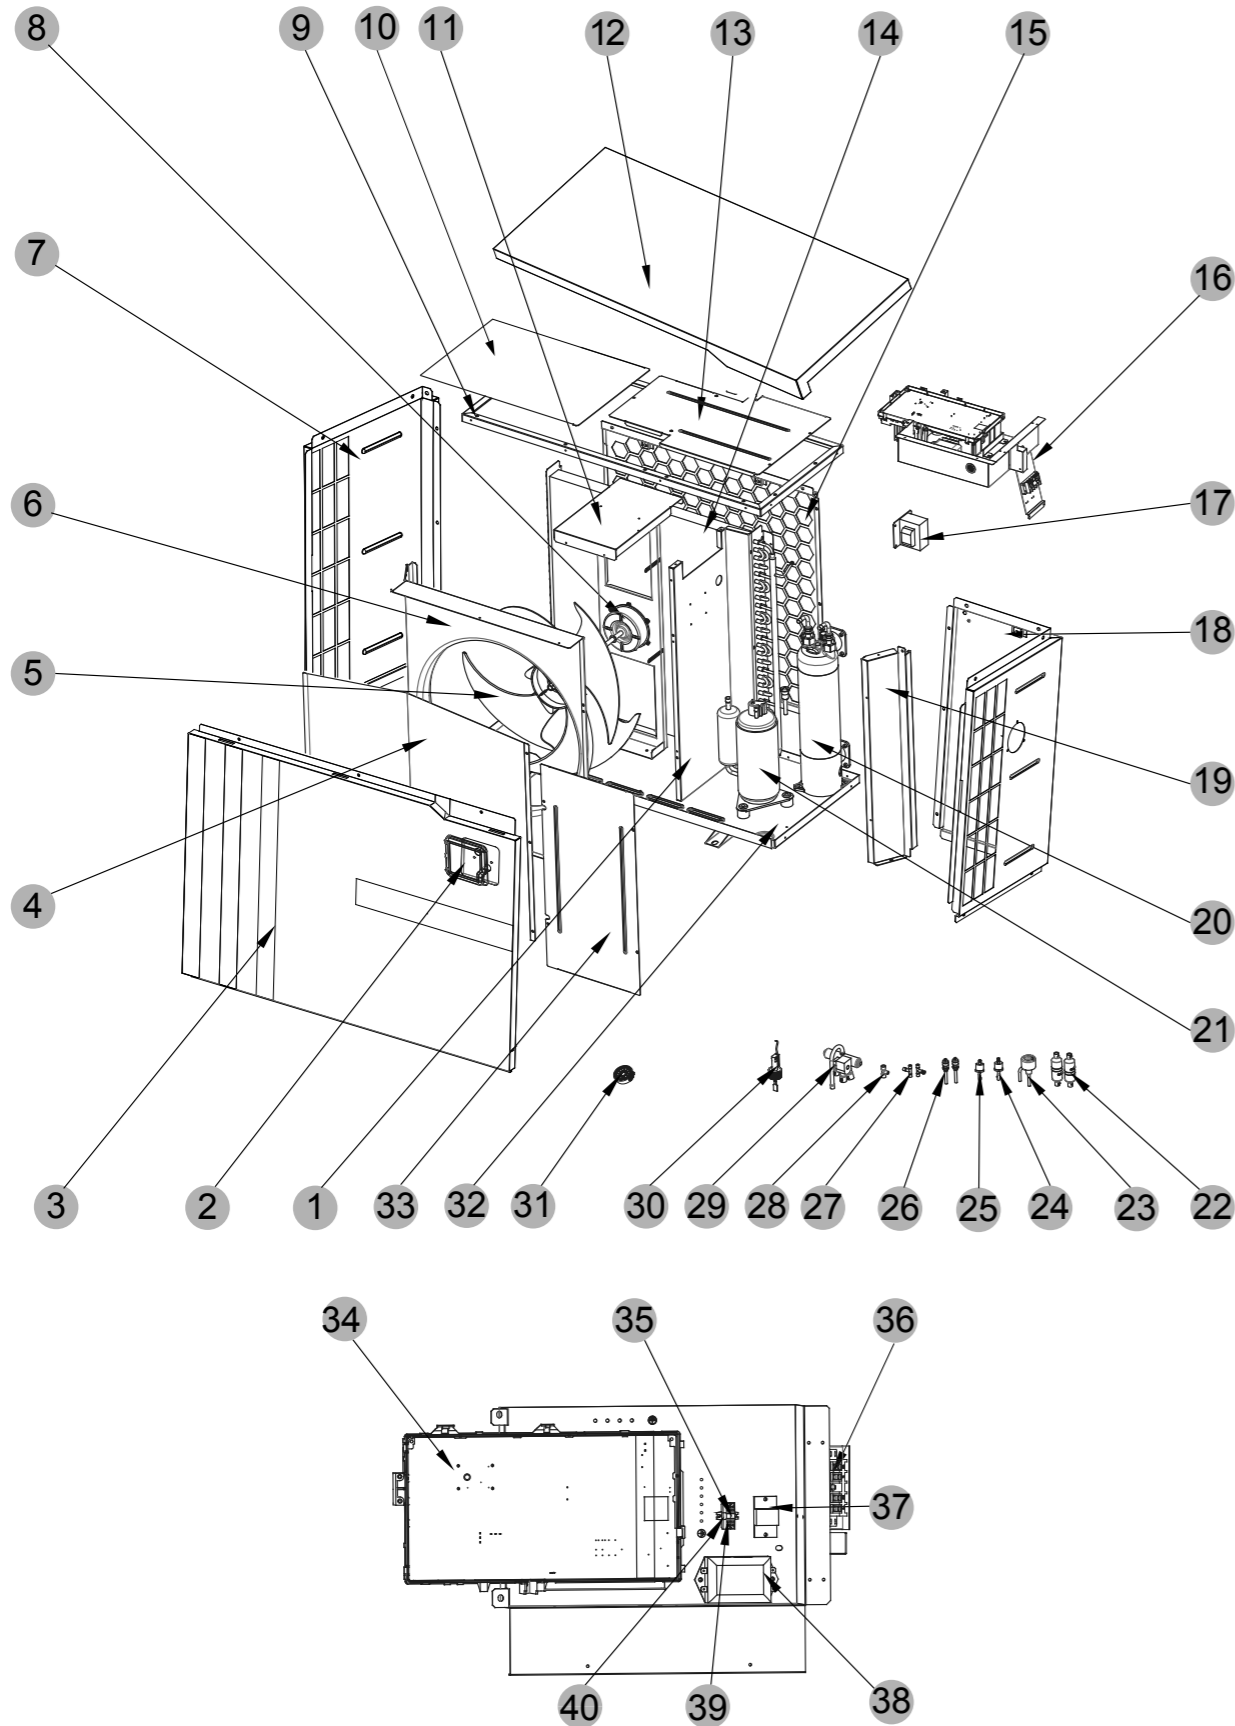

7036143 - NORSUP HEAT PUMP INVERTER, TYPE SILENT-PRO (TYPE 20)

7036143 - NORSUP HEAT PUMP INVERTER, TYPE SILENT-PRO (TYPE 20)

NR.	DESCRIPTION	PART NR.
1	Median septum	
2	CP203 User Interface	7034063
3	Front panel	
4	Wind deflector	
5	Fan blade	7034064
6	Wind deflector panel	
7	Left panel	
8	Fan motor	7034065
9	Top frame assembly	
10	Support plate	
11	Fan motor bracket	
12	Top cover	
13	Support plate	
14	Fin Heat Exchanger	
15	Back net	
16	Electrical box	
17	Reactor	7034066
18	Right panel	
19	Stand column	
20	Titanium Tube Heat Exchanger	7034074
21	Compressor	
22	Filter	
23	Electronic Expansion Valve	7034068
24	Low pressure switch	7034057
25	High pressure switch	7034056
26	Needle valve	7034058
27	Tee-joints	
28	Tee-joints	
29	Reversing Valve	7034069
30	Water flow switch	7034059
31	Sheath	
32	Chassis	
33	Partition	
34	Inverter board controller	7034070
35	Terminal	7034071
36	5-pole Terminal	7034060
37	Relay	7034061
38	EMC Filter	
39	Terminal	7034072
40	Terminal	7034073
	Colour display	7036171
	PCB controller	7036166
	Drain hose for heat pump L=102cm ø=12mm grey	7026961
	Hosetail drain outlet for heat pump black	7026962