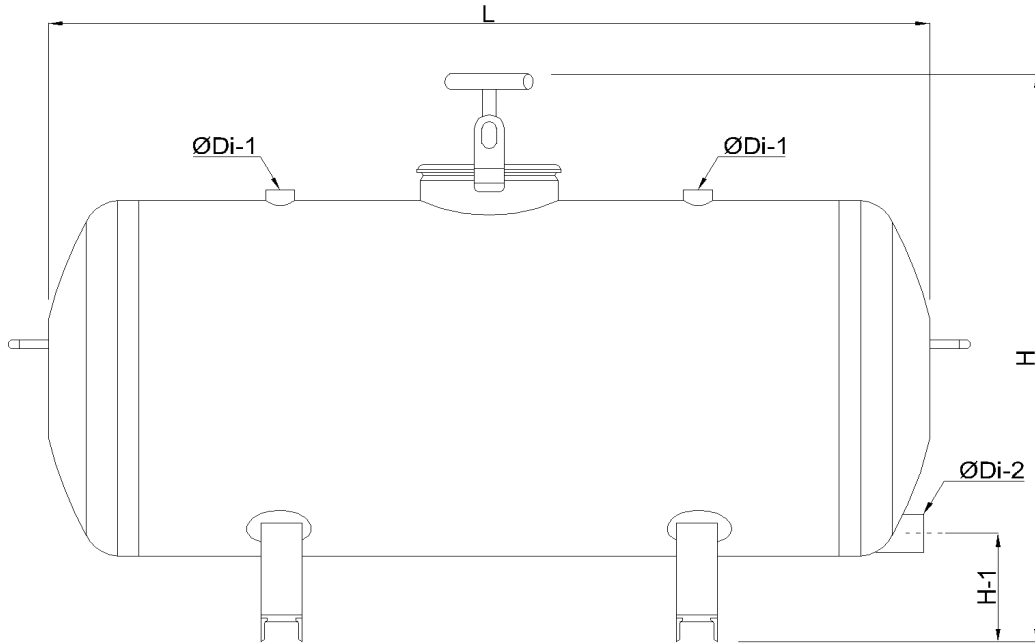

Fertilizer Tank
7026027

Technical Drawing

Table of size

Model	L (mm)	H (mm)	H-1 (mm)	Db (inch)	Di-1 (inch)	Di-2 (inch)	Tank Volume (inch)
7026027	1510	970	185	1"	1"	2"	300 Liter