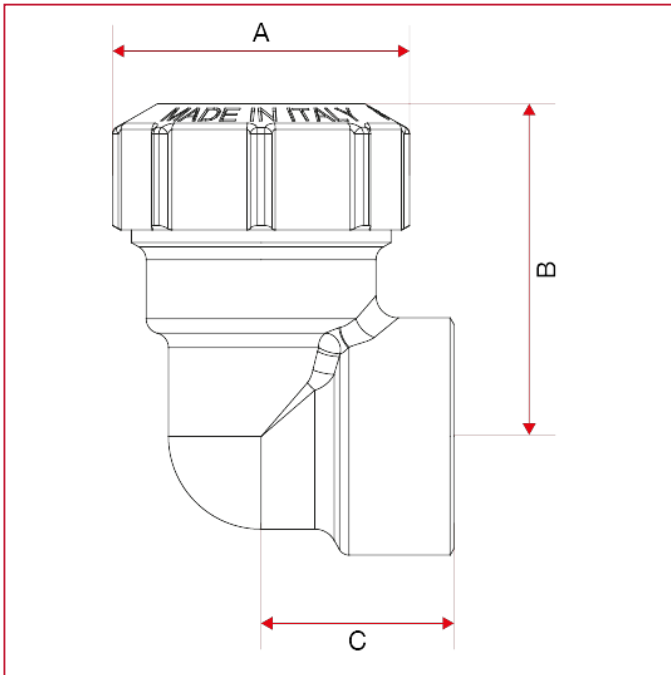

045 Female elbow

OVERALL DIMENSIONS

	1/2"x20	3/4"x25	1"x32	1"1/4x40	1"1/2x50	2"x63
DN	15	20	25	32	40	50
A	34	40	50	61	71	89
B	38	45	52	62	71	92
C	22	26	30	37	42,5	51