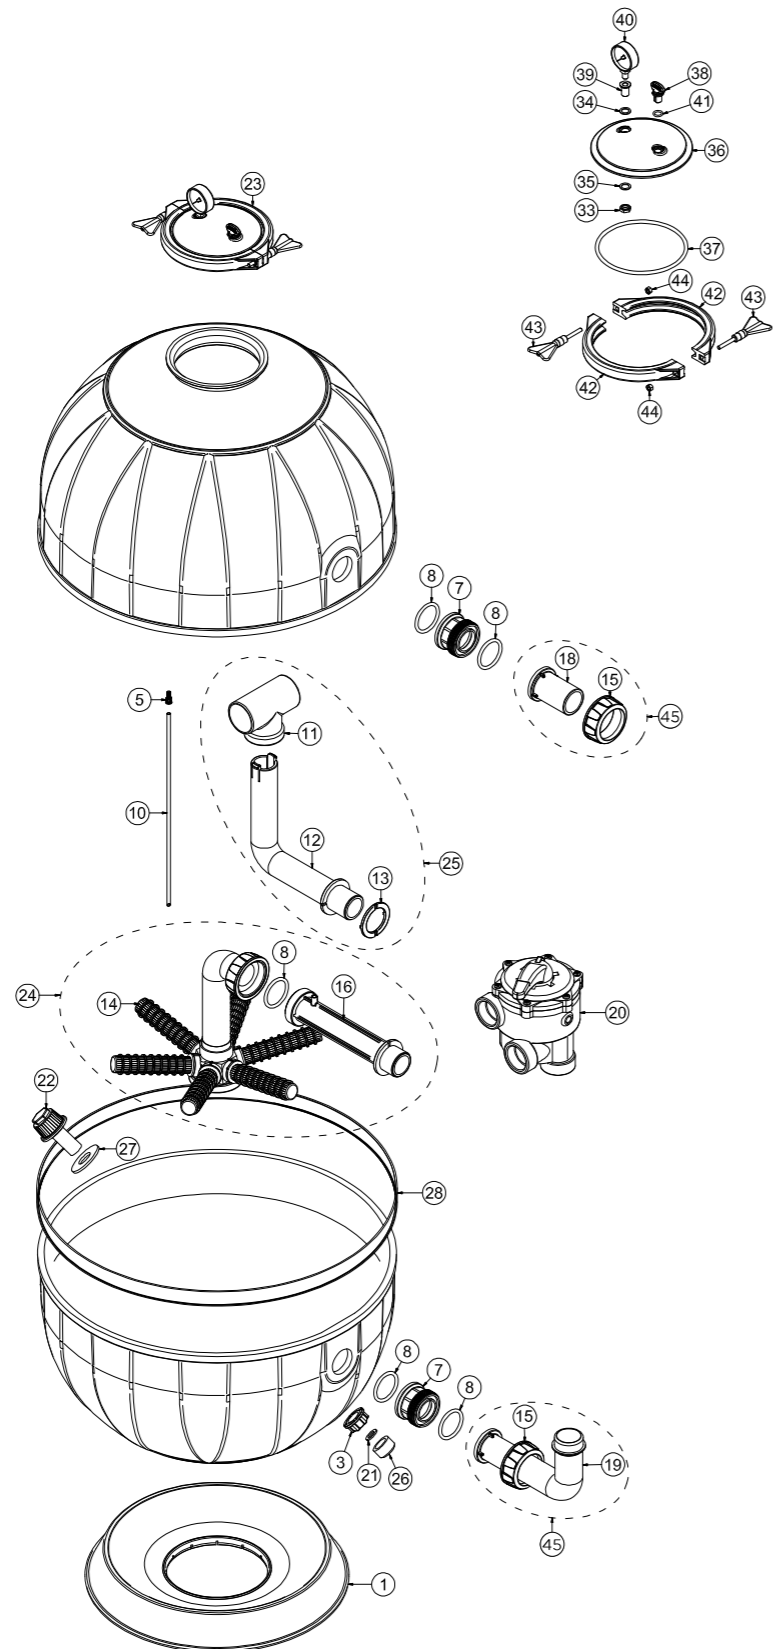

7024553 - NORSUP FILTER TYPE S, T

7024553 - NORSUP FILTER TYPE S, T

NR.	DESCRIPTION	PART NR.
1	Base Norsup sandfilter type 450, 530, 620	7027915
3	Bulkhead nut 3/4" PP	0100565
5	Frissures air dissage	7027917
7	Connection In-Out 2"1/4 ØExt.65 ABS black	
8	O-ring - REF. 6187 - NBR	
10	Pipe PVC black 4 X 6 H.530mm	7027918
11	T connection DN50 with guide pipe air discharge	7027919
12b	Elbow curve inside DN50 with hooks M1 1/2" ABS black	7027921
13	Ring spacer for elbow curves	
14	Lateral 143mm bayonet (6 per filter)	7027923
15	Ring PPFV black DN50 2"1/4	
16b	Group pipe pressed L 214 mm	7027926
18	Sleeve ABS black with batting DN50M long	
19	Elbow curve external DN50 ABS black	
20	Multiport valve 1 1/2" side mount ABS black	7025548
21	Flat seal gasket 3/4 for savewasher head	
22	Outlet nozzle D.3/4"G	7027928
23	Transparent lid kit with clamps	7027929
24b	Kit lower pipes	7027932
25b	Kit upper pipes	7027936
26	Plug 3/4"F - PP - black	
27	Flat seal gasket rubber 62X27X4	
28	Black bumper thermoplastic rubber (25x1415)	
33	Brass ring DE120 1/4"	
34	Flat washer D. 13 x 19 x 1,5 - in joint "Idrotherm"	
35	Flat washer D. 13 x 19 x 1 - Inox 304	
36	Transparent lid	
37	O-ring lid 148 x 6 - NBR	7027939
38	Air release valve	
39	Fitting for manometer 1/4-1/8 nickle plated	
40	Manometer D.50 0 -4bar 1/8" bottom connection ABS	0840241
41	O-ring - REF. 115 - NBR	
42	Semi-Clamp for transparante lid	
43	Screw M6 butterfly	
44	Nut M6	
45	Valve connection kit 50mm	7027940